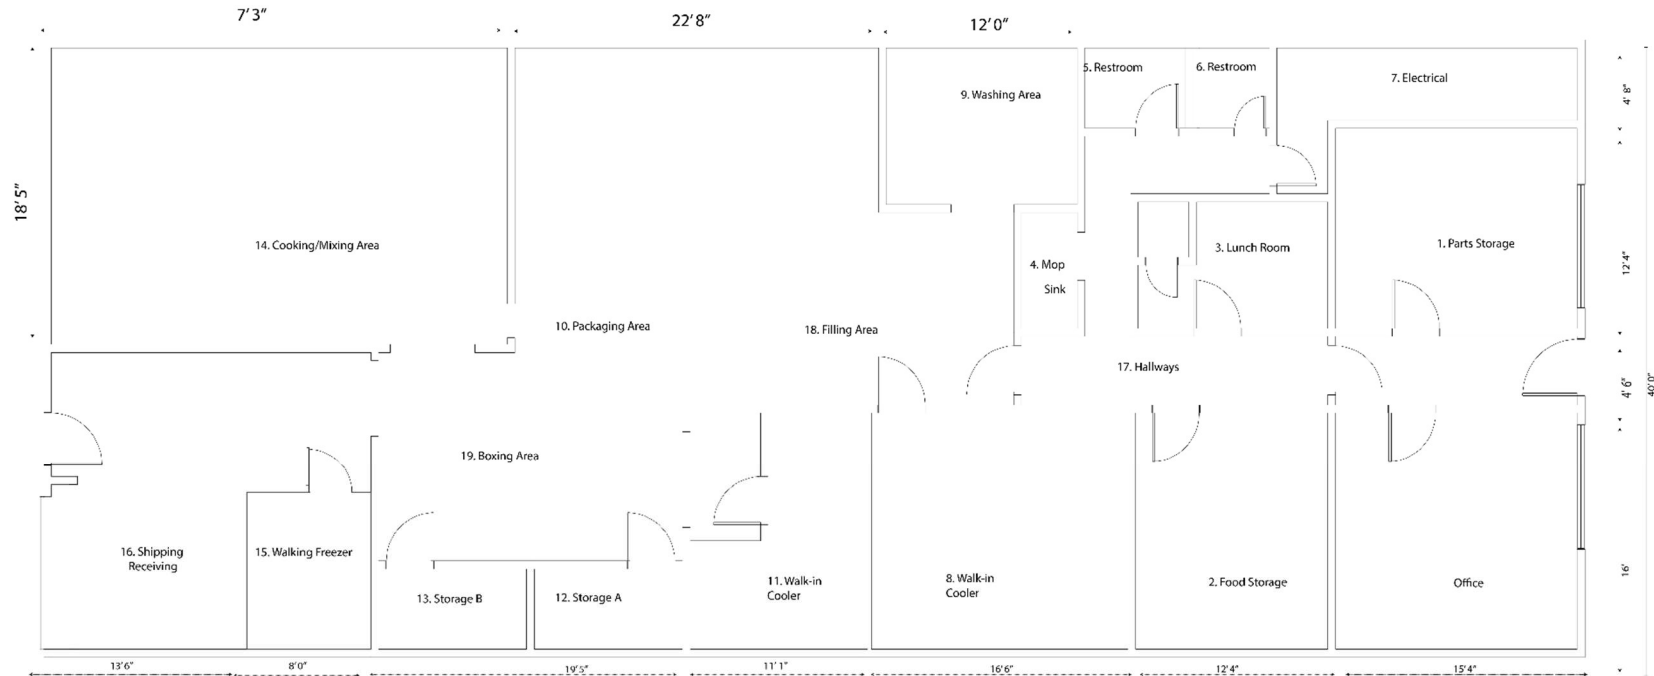

FINISH SCHEDULE

Alibaba's Kitchen Inc.

12923 S. Budlong Ave., Gardena CA 90267

Plan Check No: _____ / _____ / _____ - _____ / _____ / _____

Finish Schedule

Floor Plan / **Finish Schedule**
Scale 1/4" = 1'
Page 1

Alibaba's Kitchen Inc.
12923 S. Budlong Ave., Gardena, CA 90247
714-280-6488
Ali@homafood.com

Window
Rollup Door